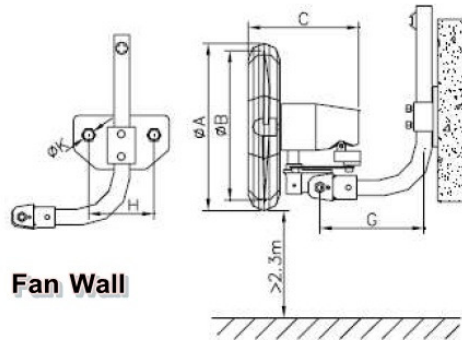

Superkool International

Super kool International Co., Ltd..

201/563 Klong Song Ton Nun Ladkrabang Bangkok 10520.

Tel. 02-9151907, 080-120-5253 Fax. 02-907-6158

Floor standing fan

Fan Wall

DIMENSION										
Parameter / Item Type	A	B	C	D	E	F	G	H	K	L
DF500-T	560	500	360	205	815	550	---	---	---	1370
DF600-T	660	600	360	205	815	550	---	---	---	1370
DF650-T	715	650	360	205	1045	600	---	---	---	1600
DF750-T	815	750	360	205	1045	600	---	---	---	1600
DF500-TW	560	500	360	---	---	---	250	125	13	---
DF600-TW	660	600	360	---	---	---	250	125	13	---
DF650-TW	715	650	360	---	---	---	250	125	13	---
DF750-TW	815	750	360	---	---	---	250	125	13	---

SPECIFICATION															
Parameter / Item Type	Stage 1					Stage 2					Stage 3				
	R.P.M.	Air Volume		noise dB	Power W	R.P.M.	Air Volume		noise dB	Power W	R.P.M.	Air Volume		noise dB	Power W
		m ³ /min	CFM				m ³ /min	CFM				m ³ /min	CFM		
DF500-T	1100	95	3353	48	97	1250	116	4094	50	106	1400	130	4583	55	130
DF500-TW															
DF600-T	1100	125	7010	52	120	1250	150	5294	56	130	1400	195	6882	62	170
DF600-TW															
DF650-T	1100	150	5295	55	142	1250	174	6141	60	160	1400	220	7765	68	187
DF650-TW															
DF750-T	1100	214	7553	58	175	1250	270	9530	70	195	1400	302	10660	75	240
DF750-TW															